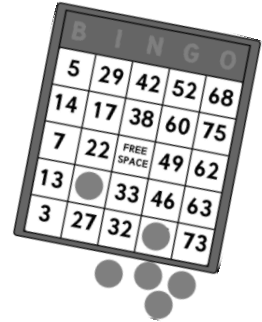

Designer Handbag

B	I	N	G	O
---	---	---	---	---

Hosted by St. Bernadette Home & School

Saturday, October 21st

O'Brien Hall (Church Basement)

Doors open at 6:30 p.m., BINGO will start at 7:30 p.m.

\$25 in advance, \$30 at the door

10 rounds of BINGO included for chances to win
beautiful designer handbags!

Raffle tickets and 50/50 will be sold for additional prizes to be drawn throughout the night.

Extra bingo cards will also be available; see a bag you love, play more cards!