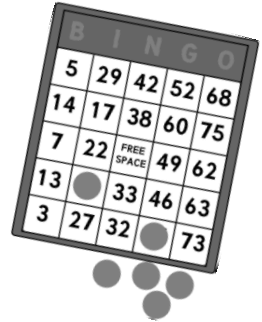

Designer Handbag

B	I	N	G	O
---	---	---	---	---

Hosted by St. Bernadette Home & School

Saturday, October 21st

O'Brien Hall (Church Basement)

Doors open at 6:30 p.m., BINGO will start at 7:30 p.m.

\$25 in advance, \$30 at the door

10 rounds of BINGO included for chances to win
beautiful designer handbags!

Raffle tickets and 50/50 will be sold for additional prizes to be drawn throughout the night.

Extra bingo cards will also be available; see a bag you love, play more cards!